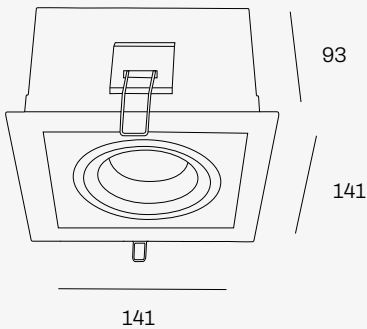

SPLENDORE 1 FRAME

RECESSED LIGHTING

made in
HOLLAND

AVAILABLE IN

FIXTURE SPECIFICATIONS

 [View product on website](#)

Housing material	Die cast aluminium
Material finish	Powder coating
RAL colour	9004 (Black) • 9003 (White)
Fixture type	Recessed Light
Number of light sources	1 (excluded)
Adjustability	30° tiltable
IP rating	IP20
Lamp holder	AR70 • GU10
LED type	AR70 • GU10 - max. 50W
Warranty	3 years

Fixture weight: 1300 grams
Cut out size L130 x W130 x H93mm

FIXTURE VARIATIONS

Light source	Voltage	Current	Power	Base	Dim options
AR70	230V	N/A	50W	AR70	N/A
GU10	230V	N/A	50W	GU10	N/A

* Technical data can be changed by Internova Professional Lighting BV without prior notice.