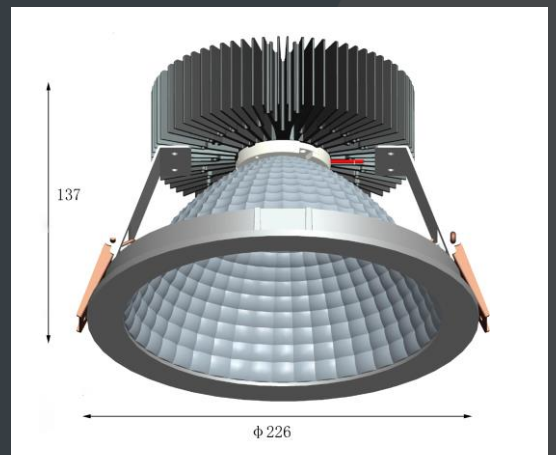

Description	Lumen	Watt	Lm/W	CCT	CRI	Description	Lumen	Watt	Lm/W	CCT	CRI
Philips Fortimo SLM G7	1100lm	6W	183	827,830,840	>80	Philips Fortimo SLM G7	3000lm	18W	166	827, 830, 840	>80
Philips Fortimo SLM G7	1100lm	8W	138	927,930,930PW	>90	Philips Fortimo SLM G7	3000lm	22W	136	927, 930, 930PW	>90
Philips Fortimo SLM G7	1100lm	7W	157	940PW	>90	Philips Fortimo SLM G7	3000lm	20W	150	940PW	>90
Philips Fortimo SLM G7	1100lm	10W	110	922 PA (2200K)	>90	Philips Fortimo SLM G7	3000lm	31W	96	922 PA (2200K)	>90
Philips Fortimo SLM G7	1100lm	8W	137	930 PC	>90	Philips Fortimo SLM G7	3000lm	24W	125	930 PC	>90
Food Warm White	1100lm	11W	100	925 FWW	>90	Philips Fortimo SLM G7	4500lm	27W	166	827, 830, 840	>80
Meat Premium Red	1100lm	16W	69	920 MPR	>90	Philips Fortimo SLM G7	4500lm	33W	136	927, 930, 930PW	>90
Fresh Fish	1100lm	13W	85	940 FF	>90	Philips Fortimo SLM G7	4500lm	30W	150	940PW	>90
Dim-To-Warm (DTW)	1100lm	13W	85	2200-3000K	>90						
Philips Fortimo SLM G7	2000lm	12W	167	827, 830, 840	>80						
Philips Fortimo SLM G7	2000lm	15W	133	927, 930, 930PW	>90						
Philips Fortimo SLM G7	2000lm	14W	143	940 PW	>90						
Philips Fortimo SLM G7	2000lm	19W	105	922 PA (2200K)	>90						
Philips Fortimo SLM G7	2000lm	16W	125	930 PC	>90						
Food Warm White	2000lm	22W	91	925 FWW	>90						
Meat Premium Red	2000lm	30W	67	920 MPR	>90						
Fresh Fish	2000lm	22W	91	940 FF	>90						
Dim-To-Warm (DW)	1900lm	20W	95	2200-3000K	>90