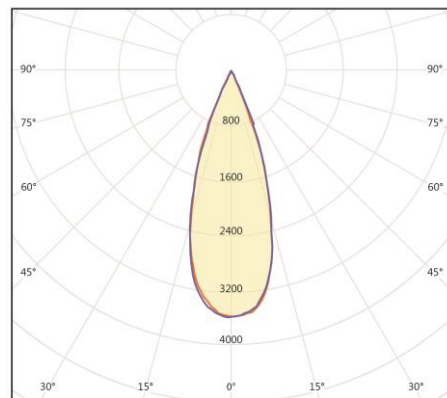

ARTICLE CODE STRUCTURE

POLAR DIAGRAMS

15°

24°

40°

It all starts with light