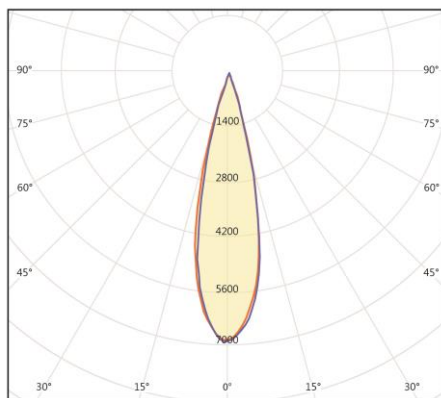

ARTICLE CODE STRUCTURE

POLAR DIAGRAMS

15°

24°

40°

It all starts with light