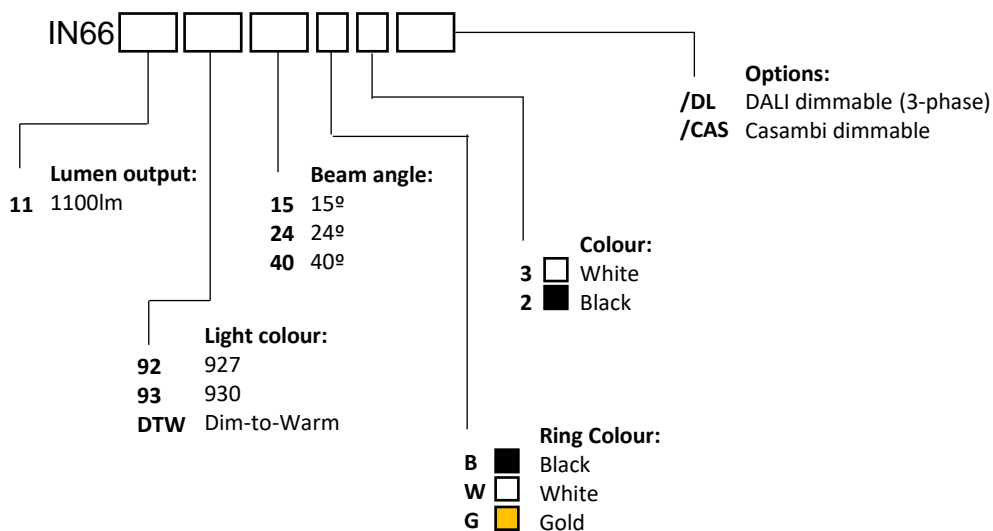

ARTICLE CODE STRUCTURE

POLAR DIAGRAMS

15°

24°

40°

It all starts with light