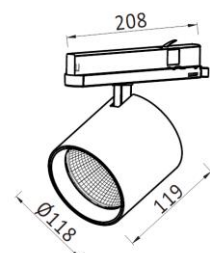

INTERNOVA
PROFESSIONAL LIGHTING