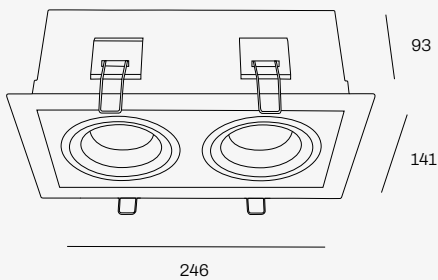

SPLENDORE 2 FRAME
RECESSED LIGHTING

made in
HOLLAND

AVAILABLE IN

FIXTURE SPECIFICATIONS

[View product on website](#)

Housing material	Die cast aluminium
Material finish	Powder coating
RAL colour	9004 (Black) • 9003 (White)
Fixture type	Recessed Light
Number of light sources	2 (excluded)
Adjustability	30° tiltable
IP rating	IP20
Lamp holder	AR70 • GU10
LED type	AR70 • GU10 - max. 50W
Warranty	3 years

Fixture weight: 2018 grams
Cut out size L230 x W130 x H93mm

FIXTURE VARIATIONS

Light source	Voltage	Current	Power	Base	Dim options
AR70	230V	N/A	50W	AR70	N/A
GU10	230V	N/A	50W	GU10	N/A

* Technical data can be changed by Internova Professional Lighting BV without prior notice.