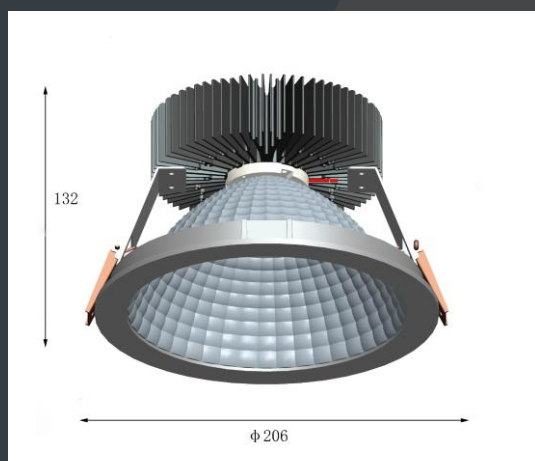

Description	Lumen	Watt	Lm/W	CCT	CRI	Description	Lumen	Watt	Lm/W	CCT	CRI
Philips Fortimo SLM G7	1100lm	6W	183	827,830,840	>80	Philips Fortimo SLM G7	3000lm	18W	166	827, 830, 840	>80
Philips Fortimo SLM G7	1100lm	8W	138	927,930,930PW	>90	Philips Fortimo SLM G7	3000lm	22W	136	927, 930, 930PW	>90
Philips Fortimo SLM G7	1100lm	7W	157	940PW	>90	Philips Fortimo SLM G7	3000lm	20W	150	940PW	>90
Philips Fortimo SLM G7	1100lm	10W	110	922 PA (2200K)	>90	Philips Fortimo SLM G7	3000lm	31W	96	922 PA (2200K)	>90
Philips Fortimo SLM G7	1100lm	8W	137	930 PC	>90	Philips Fortimo SLM G7	3000lm	24W	125	930 PC	>90
Food Warm White	1100lm	11W	100	925 FWW	>90	Philips Fortimo SLM G7	4500lm	27W	166	827, 830, 840	>80
Meat Premium Red	1100lm	16W	69	920 MPR	>90	Philips Fortimo SLM G7	4500lm	33W	136	927, 930, 930PW	>90
Fresh Fish	1100lm	13W	85	940 FF	>90	Philips Fortimo SLM G7	4500lm	30W	150	940PW	>90
Dim-To-Warm (DTW)	1100lm	13W	85	2200-3000K	>90						
Philips Fortimo SLM G7	2000lm	12W	167	827, 830, 840	>80						
Philips Fortimo SLM G7	2000lm	15W	133	927, 930, 930PW	>90						
Philips Fortimo SLM G7	2000lm	14W	143	940 PW	>90						
Philips Fortimo SLM G7	2000lm	19W	105	922 PA (2200K)	>90						
Philips Fortimo SLM G7	2000lm	16W	125	930 PC	>90						
Food Warm White	2000lm	22W	91	925 FWW	>90						
Meat Premium Red	2000lm	30W	67	920 MPR	>90						
Fresh Fish	2000lm	22W	91	940 FF	>90						
Dim-To-Warm (DW)	1900lm	20W	95	2200-3000K	>90