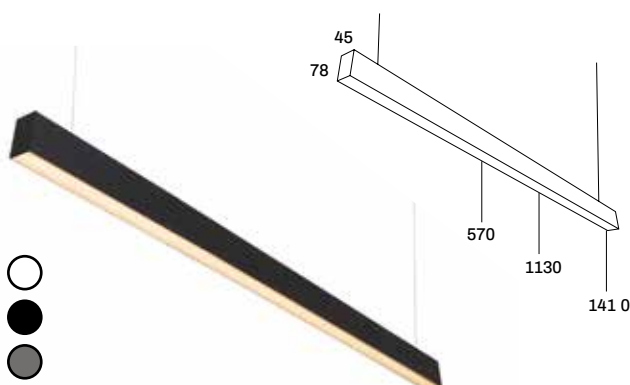

LUCEVARIA PENDANT

made in HOLLAND

Linear pendant lighting (57cm, 113cm, 141cm) for the perfect utility lighting. Ideal to be used for desk and counter lighting. Supplied including suspension kit, suspension length 3m. Osram LED modules and driver inside.

Lumen : 570mm: 1500lm / 1130mm: 3000lm / 1410mm: 3850lm
CRI : >80Ra, >90Ra
CCT : 3000K, 4000K

Led modules	Options		
Standard	Dimmable	Dimmable	Casambi