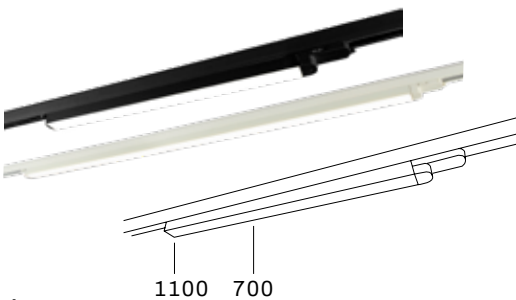

LINEA 60 / 100

Linear LED fixture with a 3-phase track connection. Ideally suited for general lighting. Equipped with opal diffuser.

Lumen : (Linea 60) 1700lm / (Linea 100) 3200lm
CRI : >80Ra
CCT : 3000K, 4000K, 5700K (CCT Switchable)

Reflector	Led modules
Reflector	Standard

Product codes:
IN141125 | 60 White
IN140210 | 60 Black
IN141132 | 100 White
IN140821 | 100 Black