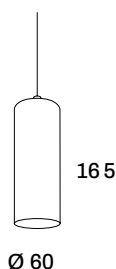

METEORA PENDANT

made in HOLLAND

Pendant version of the Meteora with powder coating finish. Available with decorative golden, black or white inner ring. Standard Triac dimmable, ideal to be used in hospitality and residential projects. Suspension length 3m. Supplied with ceiling cup, also available in 3-circuit and 1-circuit track version.

Lumen : 1100lm
CRI : >90Ra
CCT : 2700K, 3000K

Reflector			Led modules	Options			
Reflector	Reflector	Reflector	Standard	Dimmable	Dimmable	Casambi	1-Phase