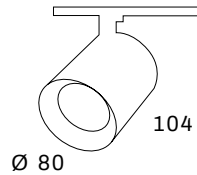

# DIABLO

**PHILIPS**  
LED SLM INSIDE

made in  
**HOLLAND**

TRACK

IN 96

Aluminium 3-phase tracklight equipped with Philips SLM module end driver.

**Lumen** : 1100lm, 2000lm, 3000lm  
**CRI** : >80Ra, >90Ra  
**CCT** : 2700K, 3000K, 3500K, 4000K, 5700K