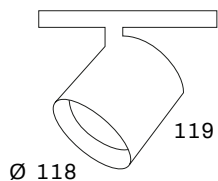

# DIABLO-L

**PHILIPS**  
LED SLM INSIDE

made in  
**HOLLAND**

IN 96

Powerful aluminium 3-phase tracklight equipped with Philips SLM module and driver.

**Lumen** : 1100lm, 2000lm, 3000lm, 4500lm, 5500lm  
**CRI** : >80Ra, >90Ra  
**CCT** : 2700K, 3000K, 3500K, 4000K, 5700K