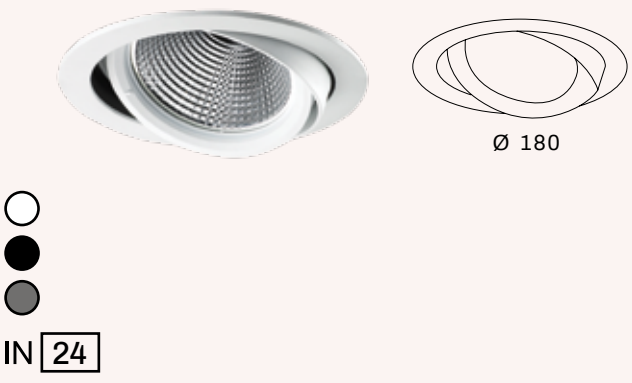

IN **24**

Cut-out size : Ø170 x H110mm

Reflector				Led modules					
Reflector	Reflector	Reflector	Reflector	Standard	Premium	Food	DTW	HE+	

Options							
Dimmable	Dimmable	Dimmable	Dimmable	Casambi	Glass	Honeycomb	Emergency unit

CURVA

Compact curved recessed LED spot. Turnable and tiltable. Ideal for retail shops. Equipped with Philips SLM module and driver. Suitable for high lumen output up to 6000lm.

Lumen : 1100lm, 2000lm, 3000lm, 4500lm, 6000lm
CRI : >80Ra, >90Ra
CCT : 2700K, 3000K, 3500K, 4000K, 5700K