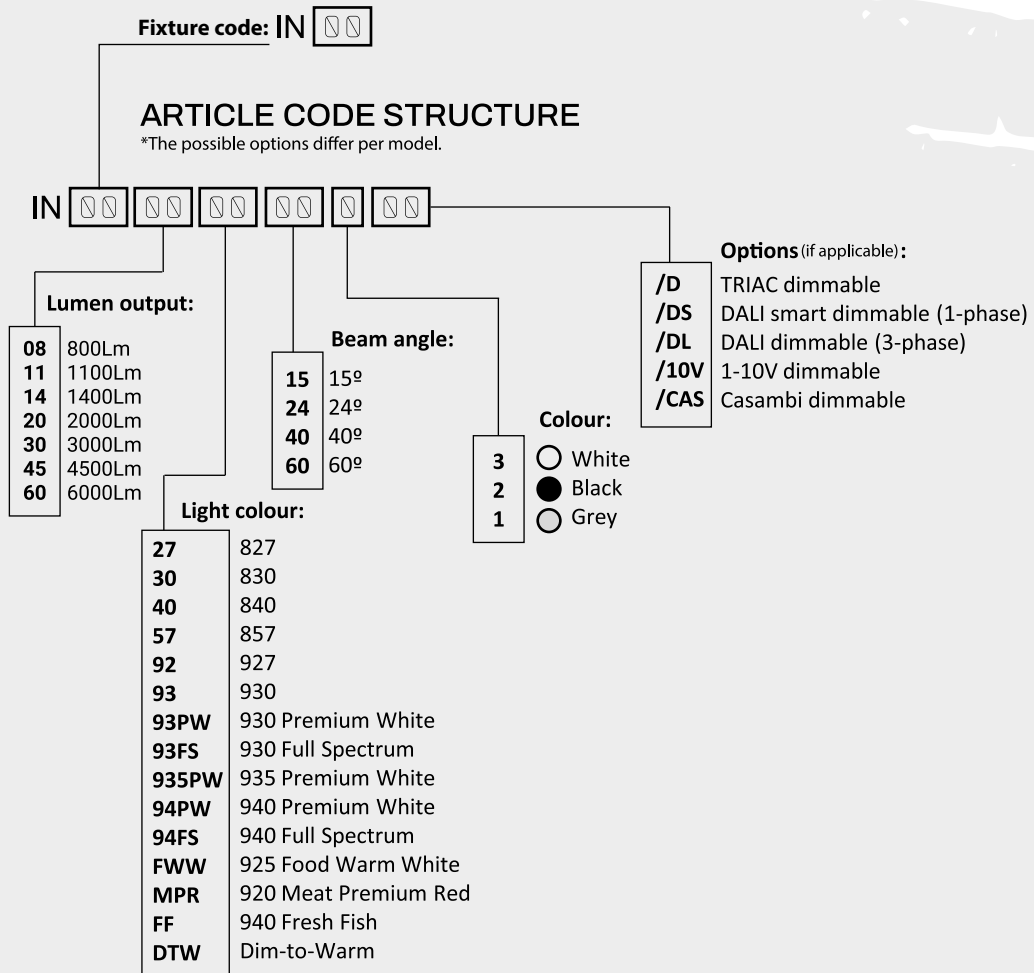

# ELEGANTE

made in HOLLAND

Our most compact and elegant LED tracklight with a diameter of only 40mm. Available with decorative black, white or golden inner ring. Standard triac dimmable, ideal to be used in hospitality and domestic projects. Also available in Dim-to-Warm. Available in a Powergear 1-circuit and 3-circuit track version.