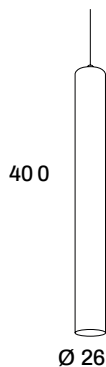

SALINA

made in HOLLAND

PENDANT

Decorative pendant in powder coating finish. Available in black (golden inner ring) and white (black inner ring). Standard Triac dimmable. Suspension length 2 m. Supplied with ceiling cup, also available in a 3-circuit track version.

Lumen : 600lm
CRI : >90Ra
CCT : 2700K

Reflector	Led modules	Options
Reflector	Standard	Dimmable