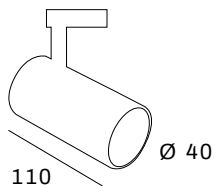

# ELEGANTE

made in HOLLAND

Our most compact and elegant LED tracklight with a diameter of only 40mm. Available with decorative black, white or golden inner ring. Standard triac dimmable, ideal to be used in hospitality and domestic projects. Also available in Dim-to-Warm. Available in a Powergear 1-circuit and 3-circuit track version.