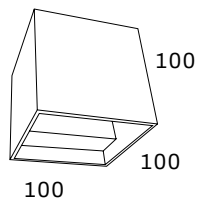

CUBO UP/DOWN

100

100

100

Compact IP65 wall fixture, up/down. Standard triac dimmable. Beam angle can be adjusted manually (1°-120°). Suitable for indoor and outdoor use. Equipped with Philips SLM module and driver.

Lumen : 2x 160lm
CRI : >80Ra
CCT : 2300K, 2700K, 3000K