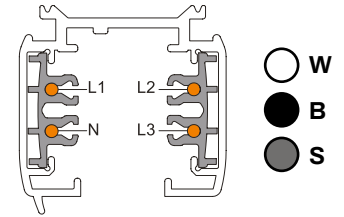

3-PHASE TRACK

- 1 meter PRO-0410
- 2 meter PRO-0420
- 3 meter PRO-0430