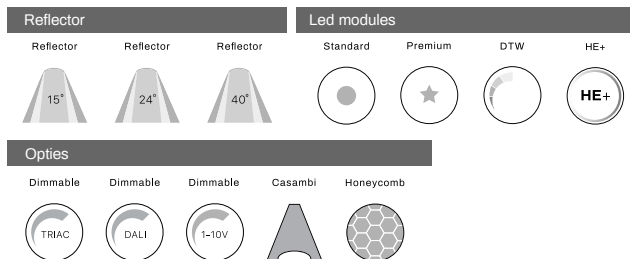

**Lumen** : 800lm, 1400lm  
**CRI** : >80Ra, 90Ra  
**CCT** : 2700K, 3000K, 4000K  
**UGR** : <15

Cut-out size : Ø76 x H118mm

RECESSED

# SNELLO

215

Ø 118

IN 25

Surface mounted tubular LED spot. Suspension kit (3m) available upon request. Equipped with Philips SLM module and driver.

**Lumen** : 1100lm, 2000lm, 3000lm  
**CRI** : >80Ra, >90Ra  
**CCT** : 2700K, 3000K, 3500K, 4000K, 5700K

SURFACE

# CUBO UP/DOWN

100

100

100

Compact IP65 wall fixture, up/down. Standard triac dimmable. Beam angle can be adjusted manually (1°-120°). Suitable for indoor and outdoor use. Equipped with Philips SLM module and driver.