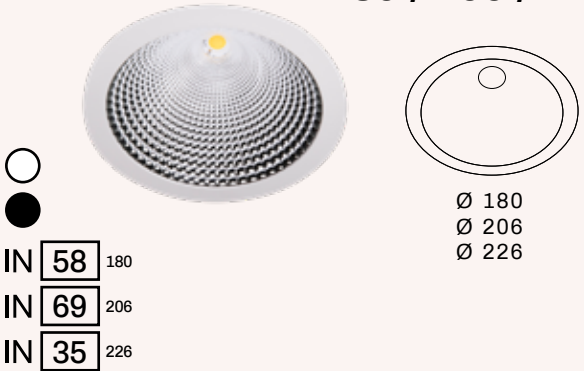

GIRO SLM

180 / 206 / 226

Highly efficient LED downlight equipped with a Philips SLM Module. Available in 3 sizes: 180mm, 206mm and 226mm. IP44 set with frontglass available upon request.

Lumen : 1100lm, 2000lm, 3000lm, 4500lm, 6000lm
CRI : >80Ra, >90Ra
CCT : 2700K, 3000K, 3500K, 4000K, 5700K

RECESSED

IN **58** 180
IN **69** 206
IN **35** 226

Cut-out sizes: Giro 180 Ø170 x H130mm
Giro 206 Ø190 x H132mm
Giro 226 Ø215 x H137mm

Reflector		Led modules				
Reflector	Standard	Premium	Food	CRI98	HE+	

Options					
Dimmable	Dimmable	Dimmable	Casambi	Emergency unit	Glass

GIREVOLE

Gimbal recessed LED spot. Ideal for retail shops. Equipped with Philips SLM module and driver.

Lumen : 1100lm, 2000lm, 3000lm, 4500lm, 6000lm
CRI : >80Ra, >90Ra
CCT : 2700K, 3000K, 3500K, 4000K, 5700K