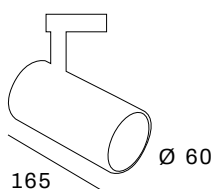

METEORA

made in HOLLAND