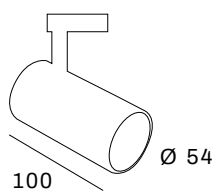

METEORA-S

made in HOLLAND